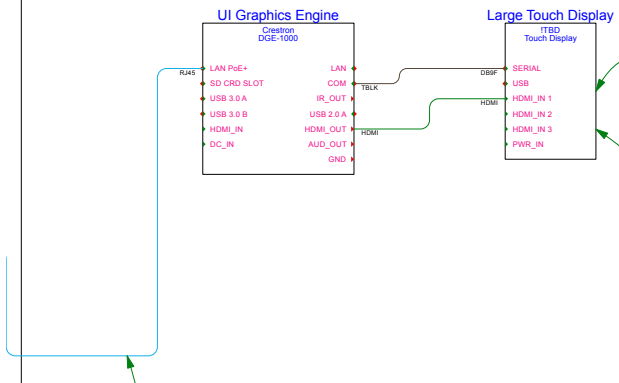

- Large touch display modes:
1. Control GUI (Touch Screen for system control)
 2. GUI + Video Stream (view web camera, campus video, weather, etc.)
 3. GUI + HDMI Content video window (preview HDMI content prior to routing to main display)

Digital Signage + User Interaction

Custom Graphics HDMI output to Display + User interaction via touch display

Display of custom graphics + user interaction via touch interface

Display controlled by control system via graphics engine integrated serial control port

Digital Signage

Custom Graphics HDMI output to Display

Display of custom graphics

Display controlled by control system via graphics engine integrated serial control port