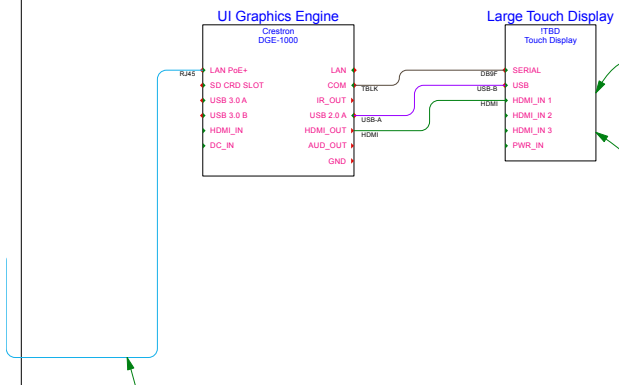

To AV Network Switch (Control Processor, AV source content via NVX Encoder(s))

DRAWN BY	APPROVED BY	SHEET DATE	FAMILY ID	BOM ID	SYSTEM ID
TN	YP	11/7/24	5000969	N/A	5000970

Active Learning Space

GUI onto (standard) large touch display
View HDMI content on (standard) large touch display

- Large touch display modes:
1. Control GUI (Touch Screen for system control)
 2. GUI + Video Stream (view web camera, campus video, weather, etc.)
 3. GUI + HDMI Content video window (preview HDMI content prior to routing to main display)

Digital Signage + User Interaction

Custom Graphics HDMI output to Display + User interaction via touch display

Display of custom graphics + user interaction via touch interface

Display controlled by control system via graphics engine integrated serial control port

Digital Signage

Custom Graphics HDMI output to Display

Display of custom graphics

Display controlled by control system via graphics engine integrated serial control port