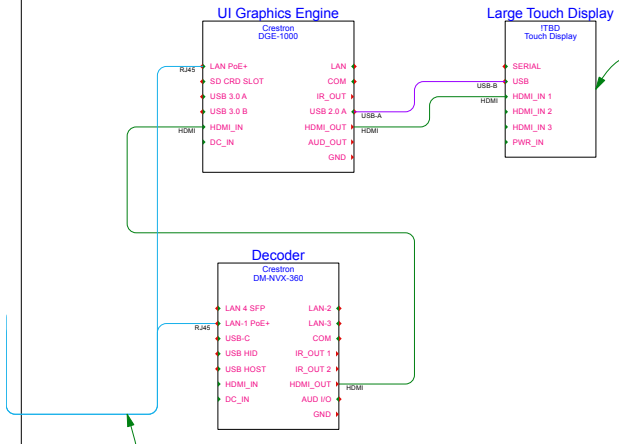

DRAWN BY	APPROVED BY	SHEET DATE	FAMILY ID	BOM ID	SYSTEM ID
TN	YP	11/7/24	5000969	N/A	5000970

Master Bathroom

GUI onto (standard) large touch display
View HDMI content on (standard) large touch display

- Large touch display modes:
1. Control GUI (Touch Screen for system control)
 2. GUI + Security camera stream (Control gate, front door while viewing security cameras)
 3. GUI + HDMI Content (Home AV sources over NVX system)

To AV Network Switch (Control Processor, AV source content via NVX Encoder(s))

Kitchen

GUI onto (standard) large touch display
View HDMI content on (standard) large touch display

- Large touch display modes:
1. Control GUI (Touch Screen for system control)
 2. GUI + Security camera stream (Control gate, front door while viewing security cameras)
 3. GUI + HDMI Content (Home AV sources over NVX system)

To AV Network Switch (Control Processor, AV source content via NVX Encoder(s))

DRAWN BY	APPROVED BY	SHEET DATE	FAMILY ID	BOM ID	SYSTEM ID
TN	YP	11/7/24	5000969	N/A	5000970

Active Learning Space

GUI onto (standard) large touch display
View HDMI content on (standard) large touch display

Digital Signage + User Interaction

Custom Graphics HDMI output to Display + User interaction via touch display

Display of custom graphics + user interaction via touch interface

Display controlled by control system via graphics engine integrated serial control port