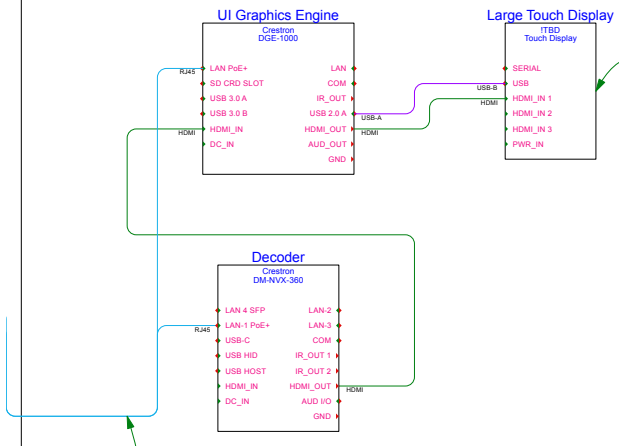

To AV Network Switch (Control Processor, AV source content via NVX Encoder(s))

Kitchen

GUI onto (standard) large touch display
View HDMI content on (standard) large touch display

- Large touch display modes:
1. Control GUI (Touch Screen for system control)
 2. GUI + Security camera stream (Control gate, front door while viewing security cameras)
 3. GUI + HDMI Content (Home AV sources over NVX system)

To AV Network Switch (Control Processor, AV source content via NVX Encoder(s))

DRAWN BY	APPROVED BY	SHEET DATE	FAMILY ID	BOM ID	SYSTEM ID
TN	YP	11/7/24	5000969	N/A	5000970

Active Learning Space

GUI onto (standard) large touch display
View HDMI content on (standard) large touch display

- Large touch display modes:
1. Control GUI (Touch Screen for system control)
 2. GUI + Video Stream (view web camera, campus video, weather, etc.)
 3. GUI + HDMI Content video window (preview HDMI content prior to routing to main display)

Digital Signage + User Interaction

Custom Graphics HDMI output to Display + User interaction via touch display

Display of custom graphics + user interaction via touch interface

Display controlled by control system via graphics engine integrated serial control port