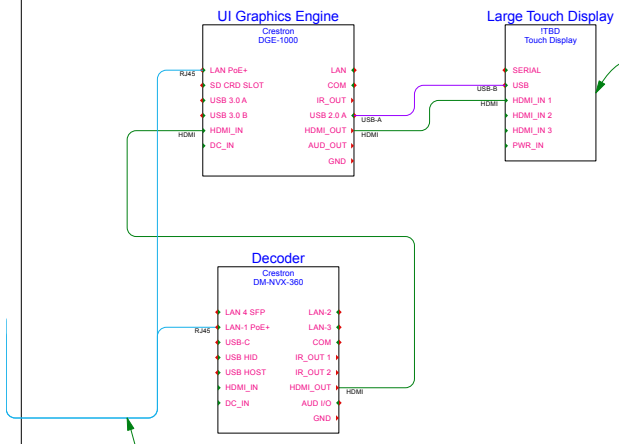

DRAWN BY	APPROVED BY	SHEET DATE	FAMILY ID	BOM ID	SYSTEM ID
TN	YP	11/7/24	5000969	N/A	5000970

Master Bathroom

GUI onto (standard) large touch display
View HDMI content on (standard) large touch display

- Large touch display modes:
1. Control GUI (Touch Screen for system control)
 2. GUI + Security camera stream (Control gate, front door while viewing security cameras)
 3. GUI + HDMI Content (Home AV sources over NVX system)

To AV Network Switch (Control Processor, AV source content via NVX Encoder(s))

Kitchen

GUI onto (standard) large touch display
View HDMI content on (standard) large touch display

- Large touch display modes:
1. Control GUI (Touch Screen for system control)
 2. GUI + Security camera stream (Control gate, front door while viewing security cameras)
 3. GUI + HDMI Content (Home AV sources over NVX system)

To AV Network Switch (Control Processor, AV source content via NVX Encoder(s))

DRAWN BY	APPROVED BY	SHEET DATE	FAMILY ID	BOM ID	SYSTEM ID
TN	YP	11/7/24	5000969	N/A	5000970

Active Learning Space

GUI onto (standard) large touch display
View HDMI content on (standard) large touch display

Digital Signage + User Interaction

Custom Graphics HDMI output to Display + User interaction via touch display

Display of custom graphics + user interaction via touch interface

Display controlled by control system via graphics engine integrated serial control port