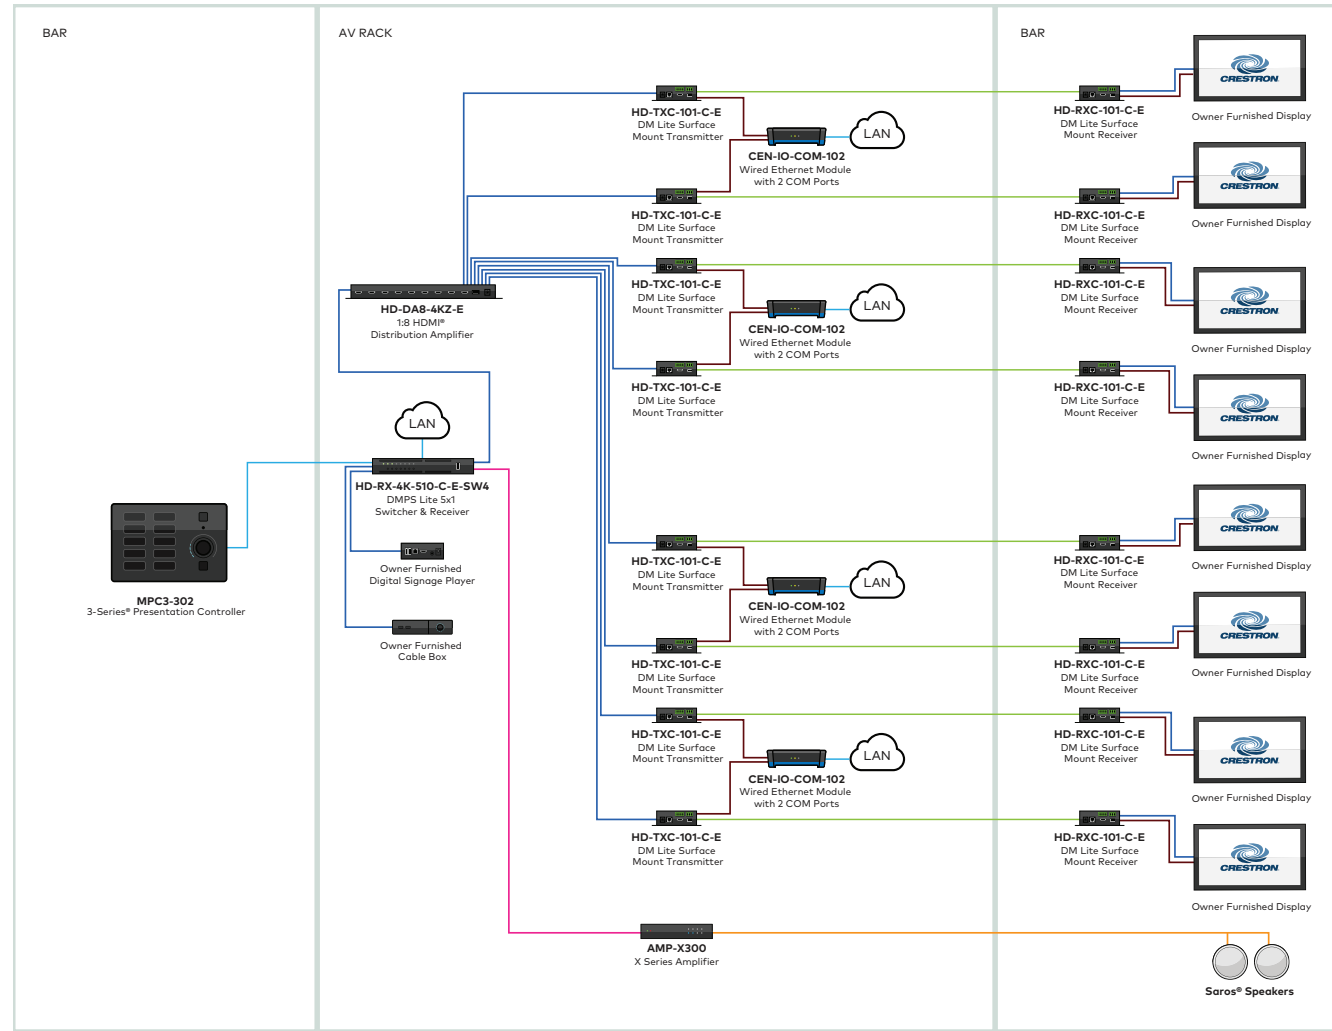

Hospitality

Key: ● Cat5/6 ● HDMI® Cables ● DM Lite™ Cables ● Speaker ● Audio ● RS-232

Bar Area

BOM EXAMPLE

QNTY	PRODUCT NAME
1	AMP-X300
4	CEN-IO-COM-102
1	HD-DA8-4KZ-E
8	HD-RXC-101-C-E
8	HD-TXC-101-C-E
1	HD-RX-4K-510-C-E-SW4
1	MPC3-302
8	SAROS-ICI6T-B-T-EACH