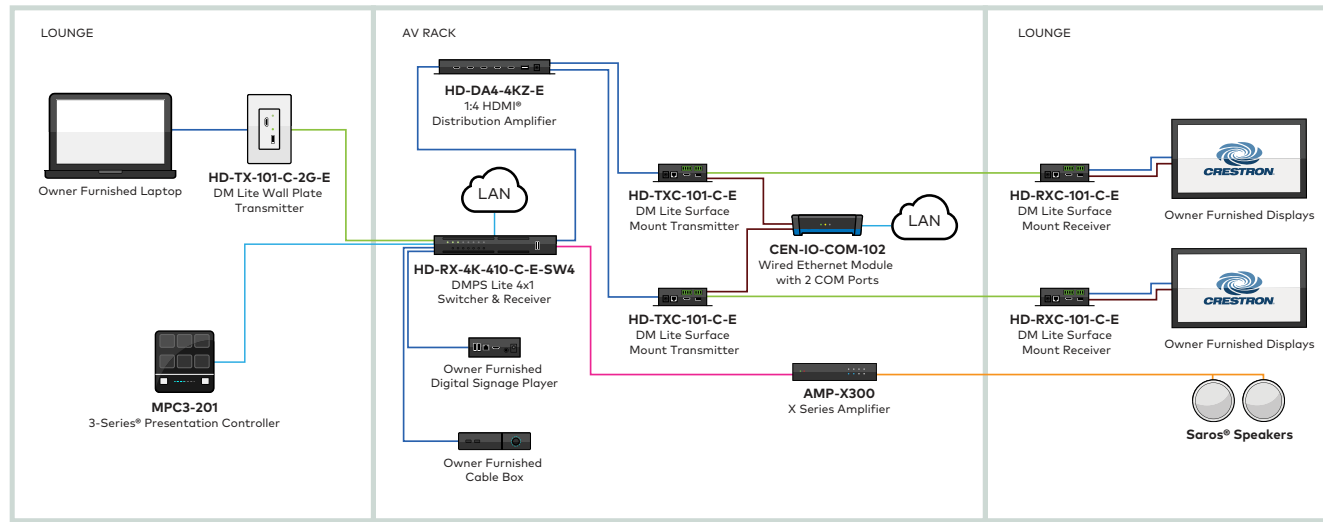

BOM EXAMPLE

QNTY	PRODUCT NAME
1	AMP-X300
1	CEN-IO-COM-102
1	HD-DA4-4KZ-E
2	HD-RXC-101-C-E
2	HD-TXC-101-C-E
1	HD-RX-4K-410-C-E-SW4
1	HD-TX-101-C-1G-E
1	MPC3-201
4	SAROS-ICI6T-W-T-EACH

Key: ● Cat5/6 ● HDMI® Cables ● DM Lite™ Cables ● Speaker ● Audio ● RS-232