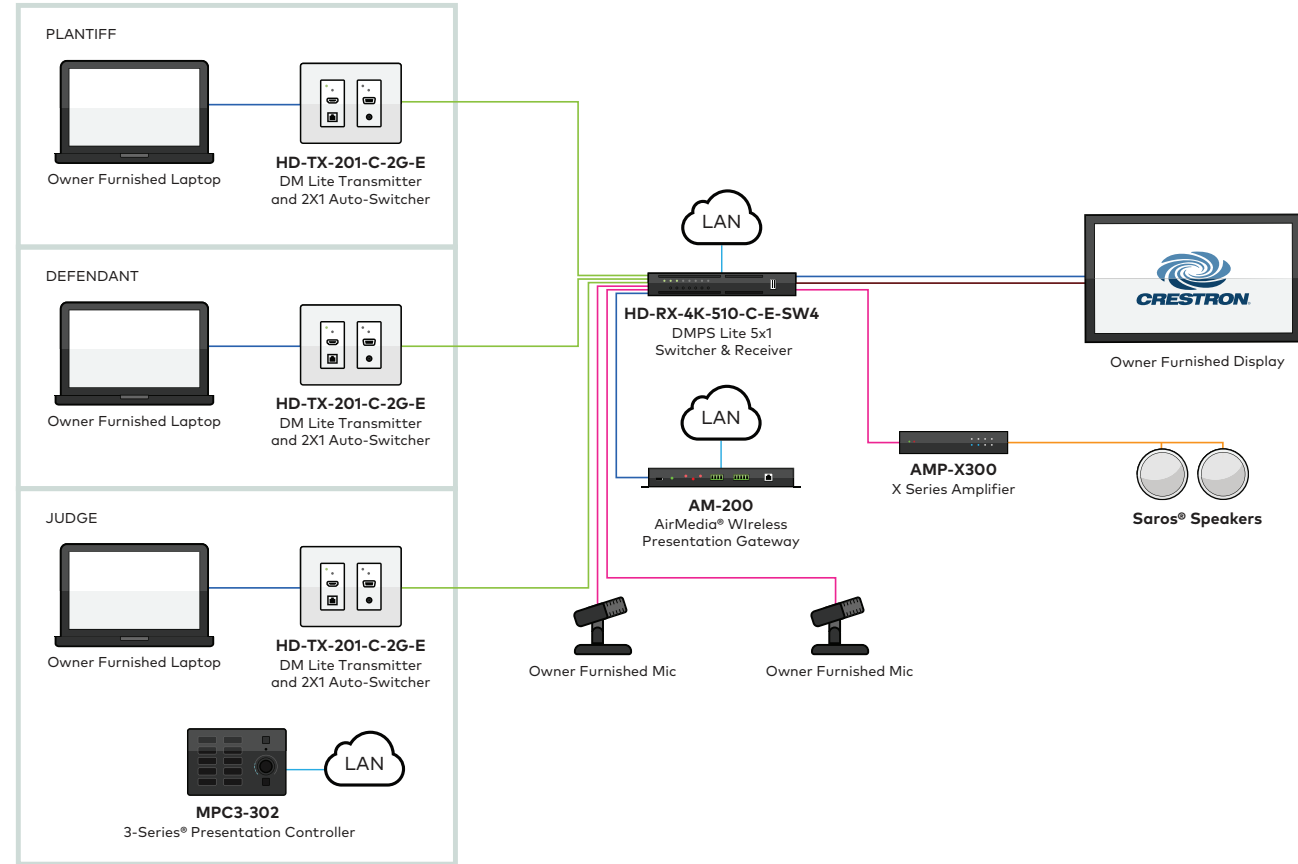

Government

Court Room

BOM EXAMPLE

QNTY	PRODUCT NAME
1	AM-200
1	AMP-X300
1	HD-RX-4K-510-C-E-SW4
3	HD-TX-201-C-2G-E
1	MPC3-302
1	MPC3/MPB3-TTK-SQR
4	SAROS-ICI6T-W-T-EACH