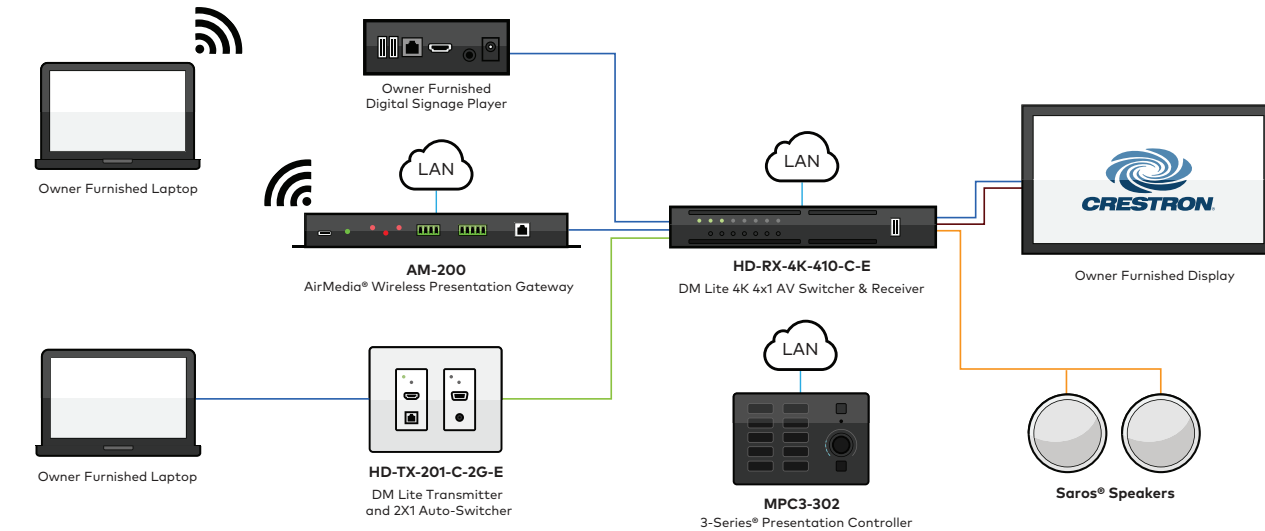

BOM EXAMPLE

QNTY	PRODUCT NAME
1	HD-RX-4K-410-C-E-SW4
1	AM-200
1	HD-TX-201-C-2G-E
1	MPC3-302
4	SAROS ICI6T-B-T-EACH

Key: ● Cat5/6 ● HDMI® Cables ● DM Lite™ Cables ● Speaker ● RS-232