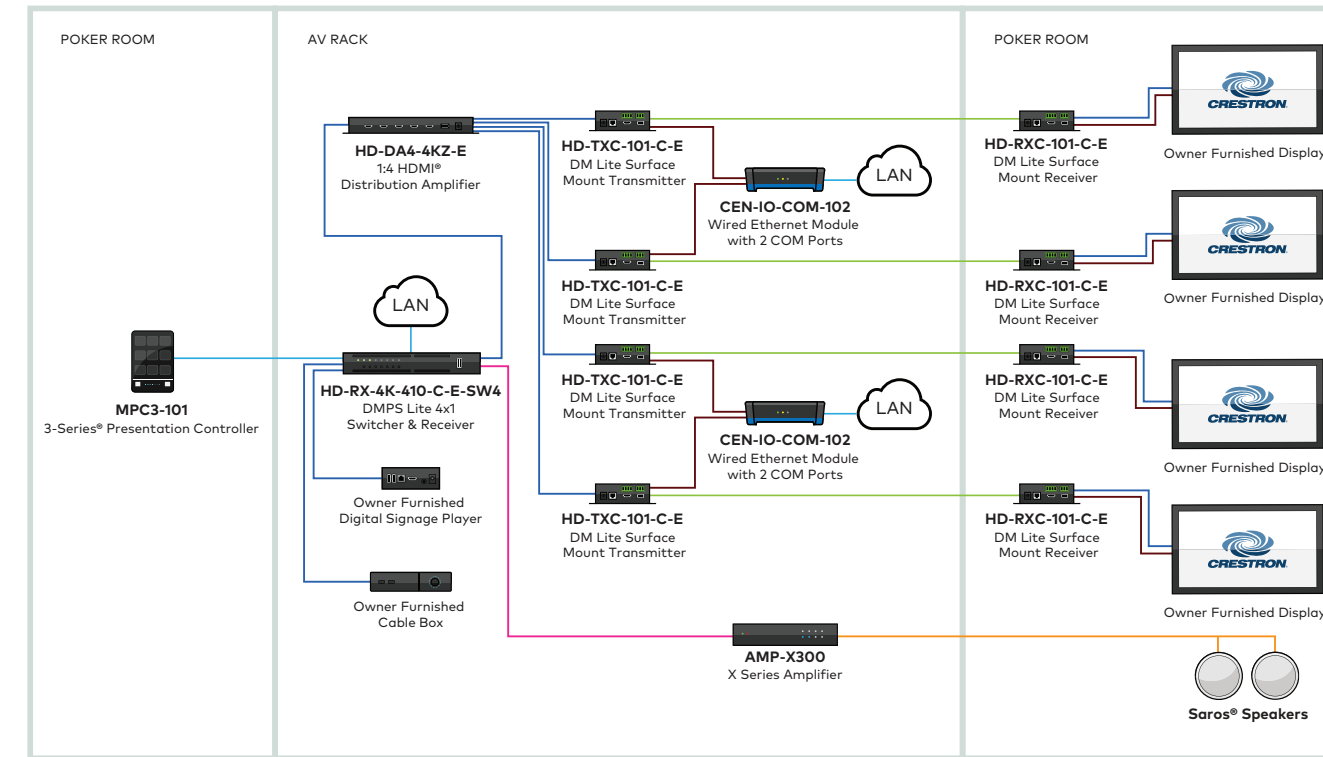

Hospitality

Casino Gaming Room

Key: ● Cat5/6 ● HDMI® Cables ● DM Lite™ Cables ● Speaker ● Audio ● RS-232

BOM EXAMPLE

QNTY	PRODUCT NAME
1	AMP-X300
2	CEN-IO-COM-102
1	HD-DA4-4KZ-E
4	HD-RXC-101-C-E
4	HD-TXC-101-C-E
1	HD-RX-4K-410-C-E-SW4
1	MPC3-101
8	SAROS-ICI6T-B-T-EACH