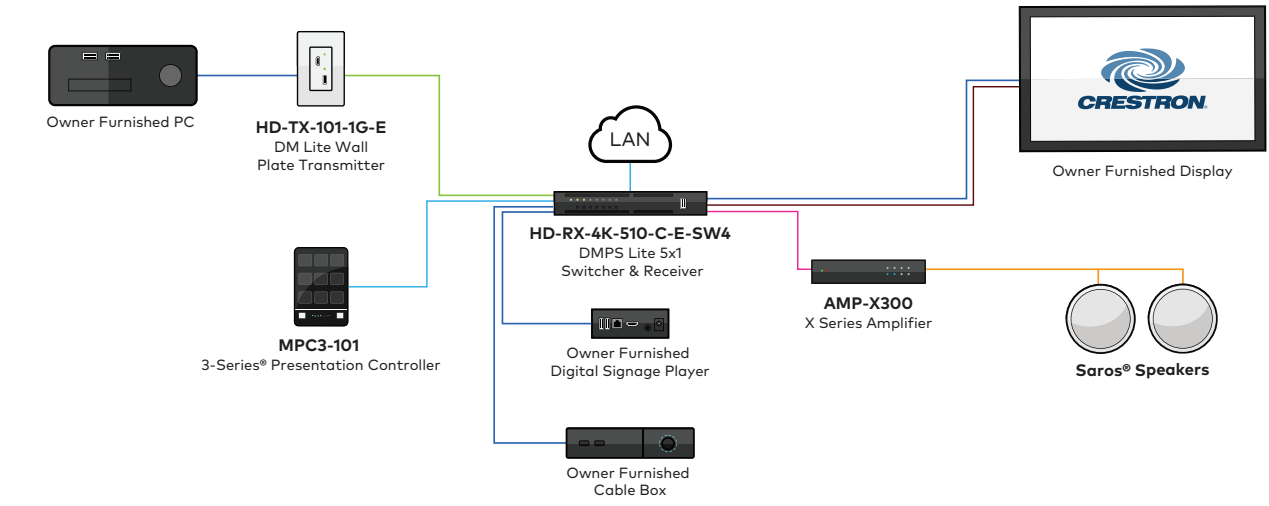

Key: ● Cat5/6 ● HDMI® Cables ● DM Lite™ Cables ● Speaker ● Audio ● RS-232

BOM EXAMPLE

QNTY	PRODUCT NAME
1	AMP-X300
1	HD-RX-4K-510-C-E-SW4
1	HD-TX-101-C-1G-E
1	MPC3-302
4	SAROS-ICI6T-W-T-EACH