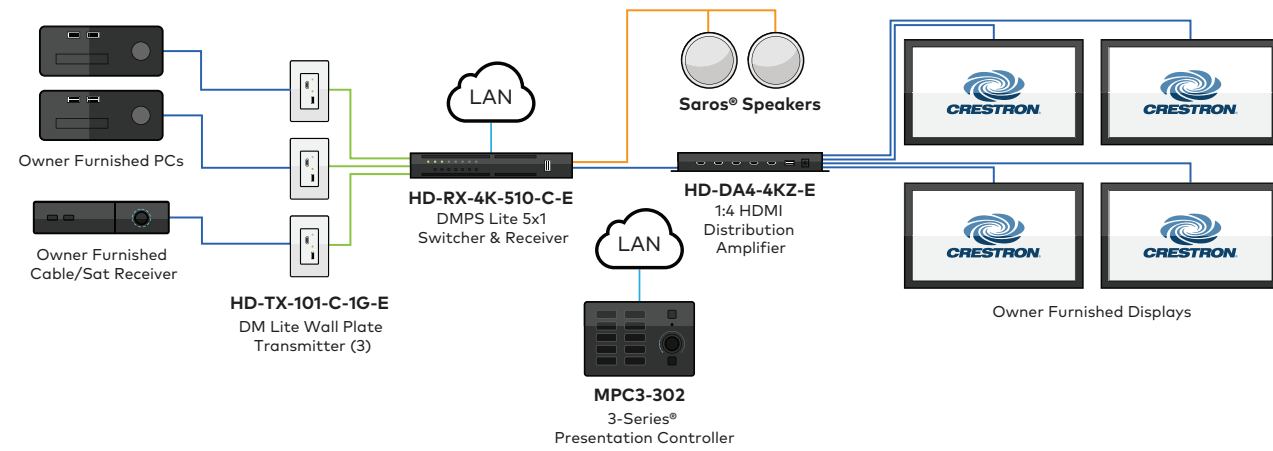

BOM EXAMPLE

QNTY	PRODUCT NAME
1	HD-DA4-4KZ-E
1	HD-RX-4K-510-C-E
3	HD-TX-101-C-1G-E
1	MPC3-302
4	SAROS-ICI16T-B-T-EACH

Key: ● Cat5/6 ● HDMI® Cables ● DM Lite™ Cables ● Speaker