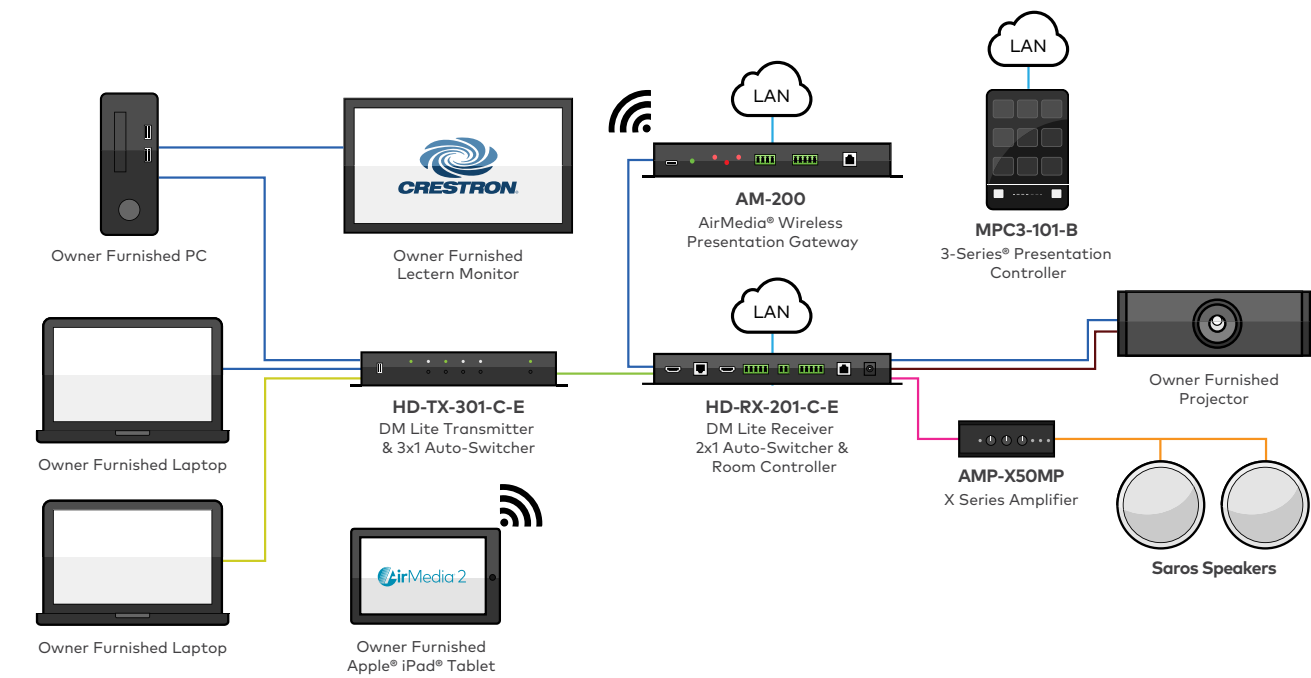

Education

Budget Friendly Classroom

BOM EXAMPLE

QNTY	PRODUCT NAME
1	MPC3-101
1	AM-200
1	AMP-X50MP
1	HD-RX-201-C-E
1	HD-TX-301-C-E
2	SAROS ICI6T-W-T-EACH

Key: ● Cat5/6 ● HDMI® Cables ● VGA ● DM Lite™ Cables ● Speaker ● Audio ● RS-232