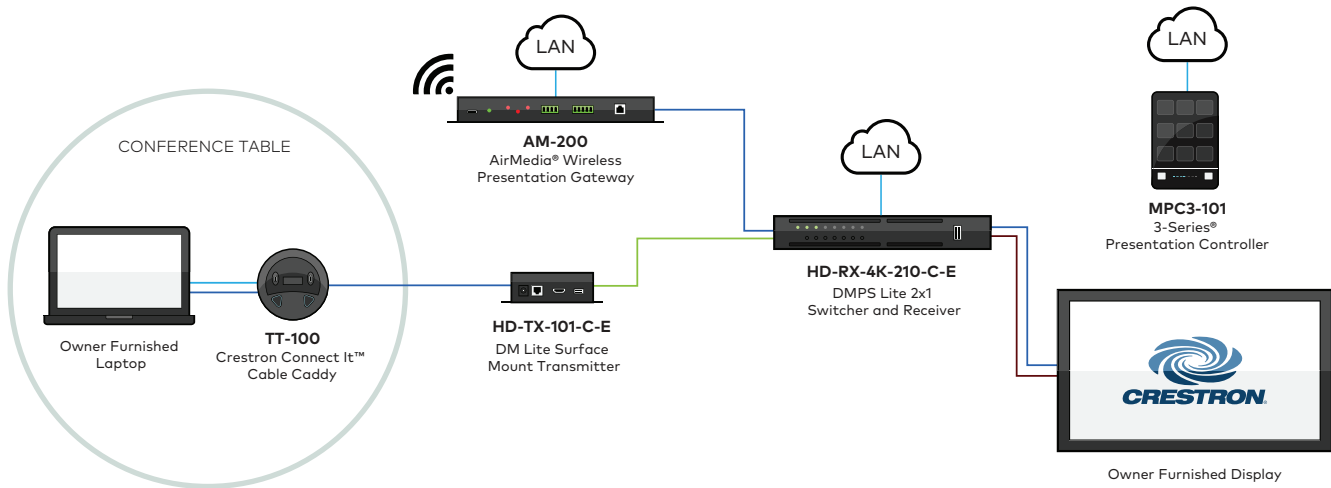

Government

Huddle Space

BOM EXAMPLE

QNTY	PRODUCT NAME
1	MPC3-101
1	AM-200
1	HD-RX-4K-210-C-E
1	HD-TX-101-C-E
2	TT-100

Key: ● Cat5/6 ● HDMI® Cables ● DM Lite™ Cables