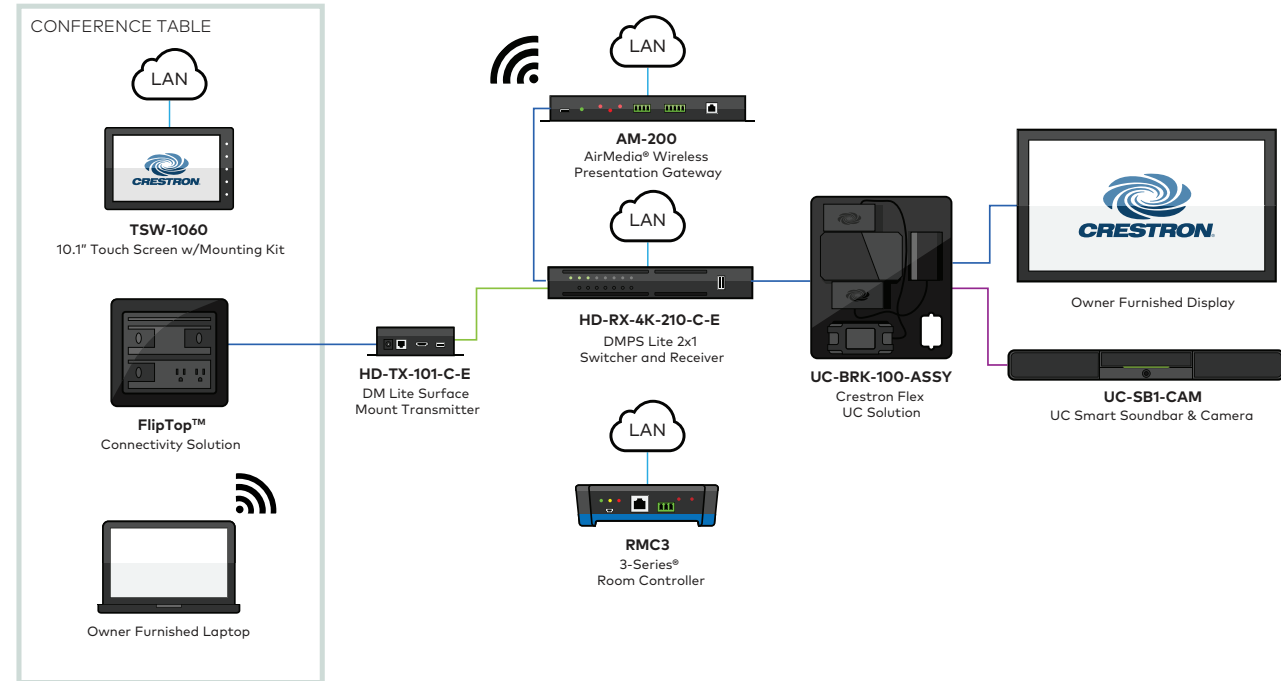

BOM EXAMPLE

QNTY	PRODUCT NAME
1	AM-200
1	HD-RX-4K-210-C-E
1	HD-TX-101-C-E
1	FlipTop
1	RMC-3
1	PWE-4803RU
KIT	UC-B160-T
	UC-SB1-CAM
	TSW-1060
	TSW-1060-TTK
	UC-BRKT-100-ASSY

Key: ● Cat5/6 ● HDMI® Cables ● DM Lite™ Cables ● USB