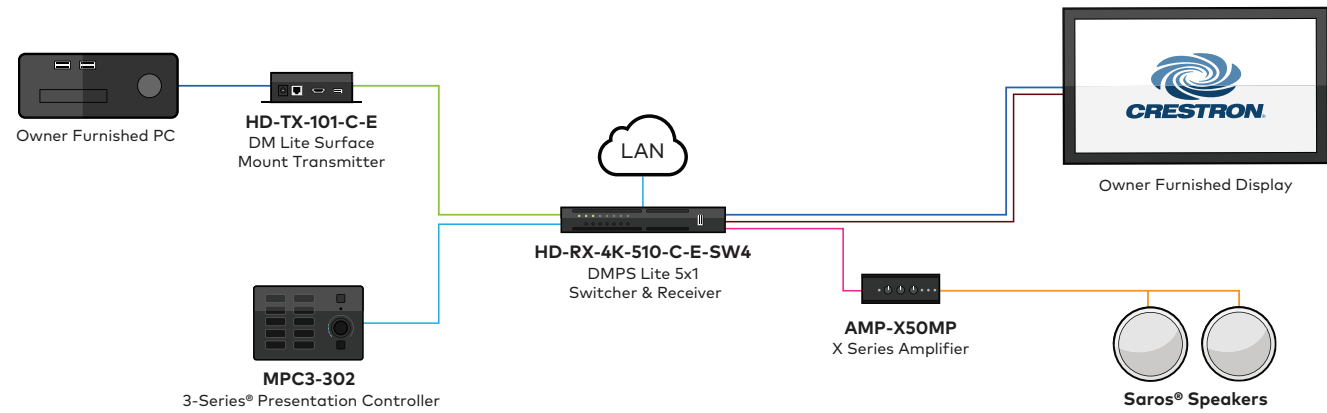

Retail

Break Room

BOM EXAMPLE

QNTY	PRODUCT NAME
1	AMP-X50MP
1	HD-RX-4K-510-C-E-SW4
1	HD-TX-101-C-E
1	MPC3-302
2	SAROS-ICI6T-W-T-EACH