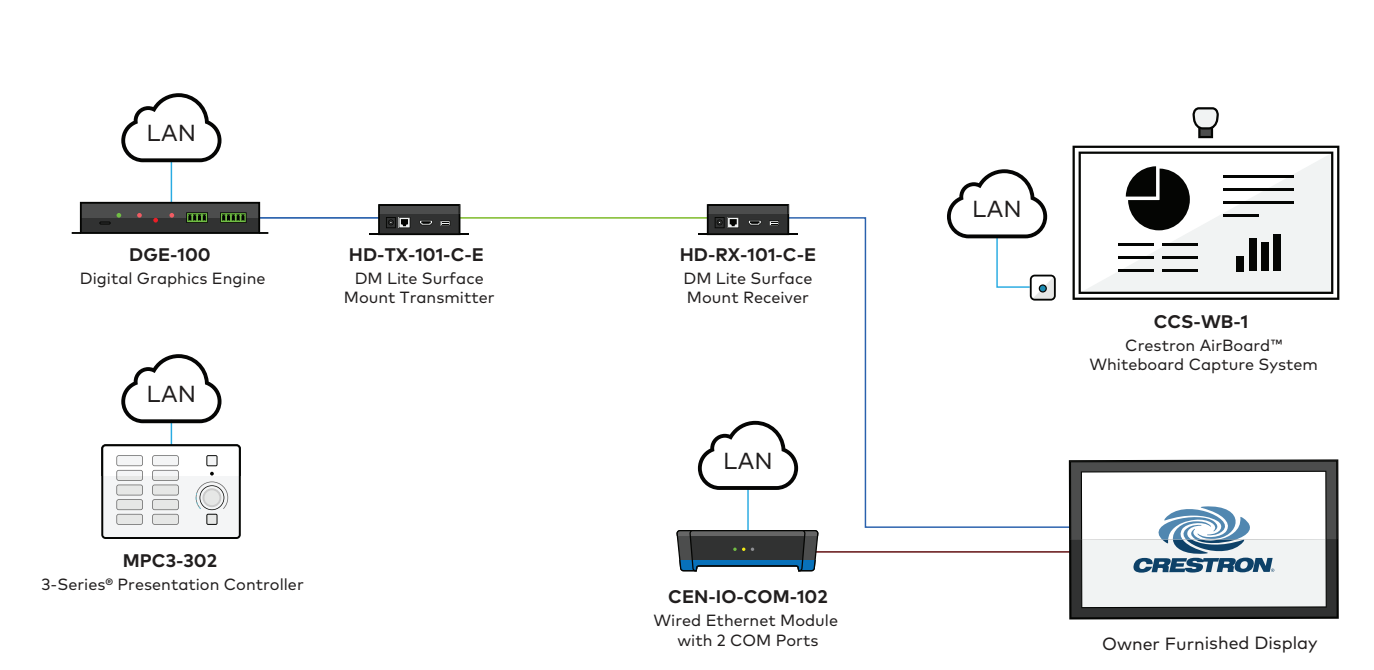

BOM EXAMPLE

QNTY	PRODUCT NAME
1	CEN-IO-COM-102
1	CCS-WB-1
1	DGE-100
1	HD-RX-101-C-E
1	HD-TX-101-C-E
1	MPC3-302

Key: ● Cat5/6 ● HDMI® Cables ● DM Lite™ Cables ● RS-232