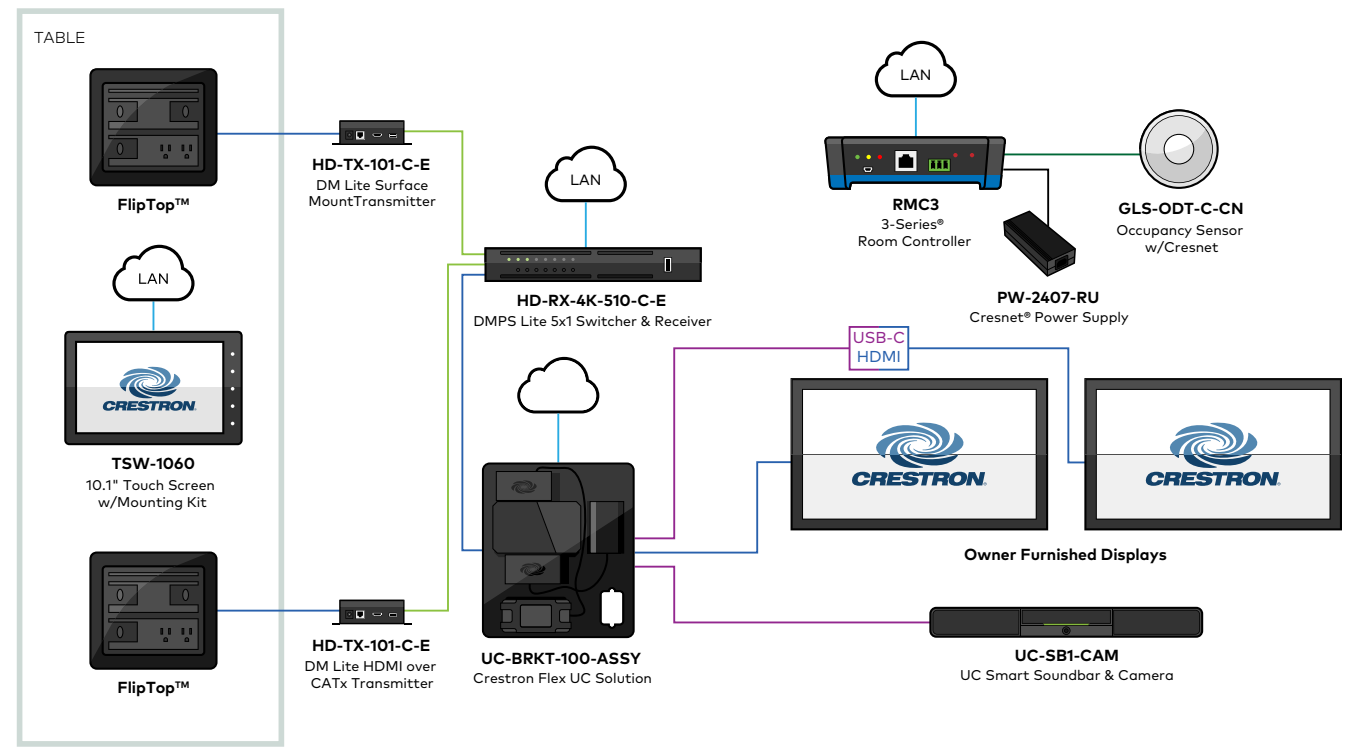

BOM EXAMPLE

QNTY	PRODUCT NAME
2	HD-TX-101-C-E
1	RMC3
1	GLS-ODT-C-CN
1	HD-RX-4K-510-C-E
2	FlipTop™
1	PW-2407RU
KIT UC-B160-T	
	UC-SB1-CAM
	TSW-1060
	TSW-1060-TTK
	UC-BRKT-100-ASSY

Key: ● Cat5/6 ● HDMI® Cables ● DM Lite™ Cables ● USB ● Cresnet® Cables ● Power