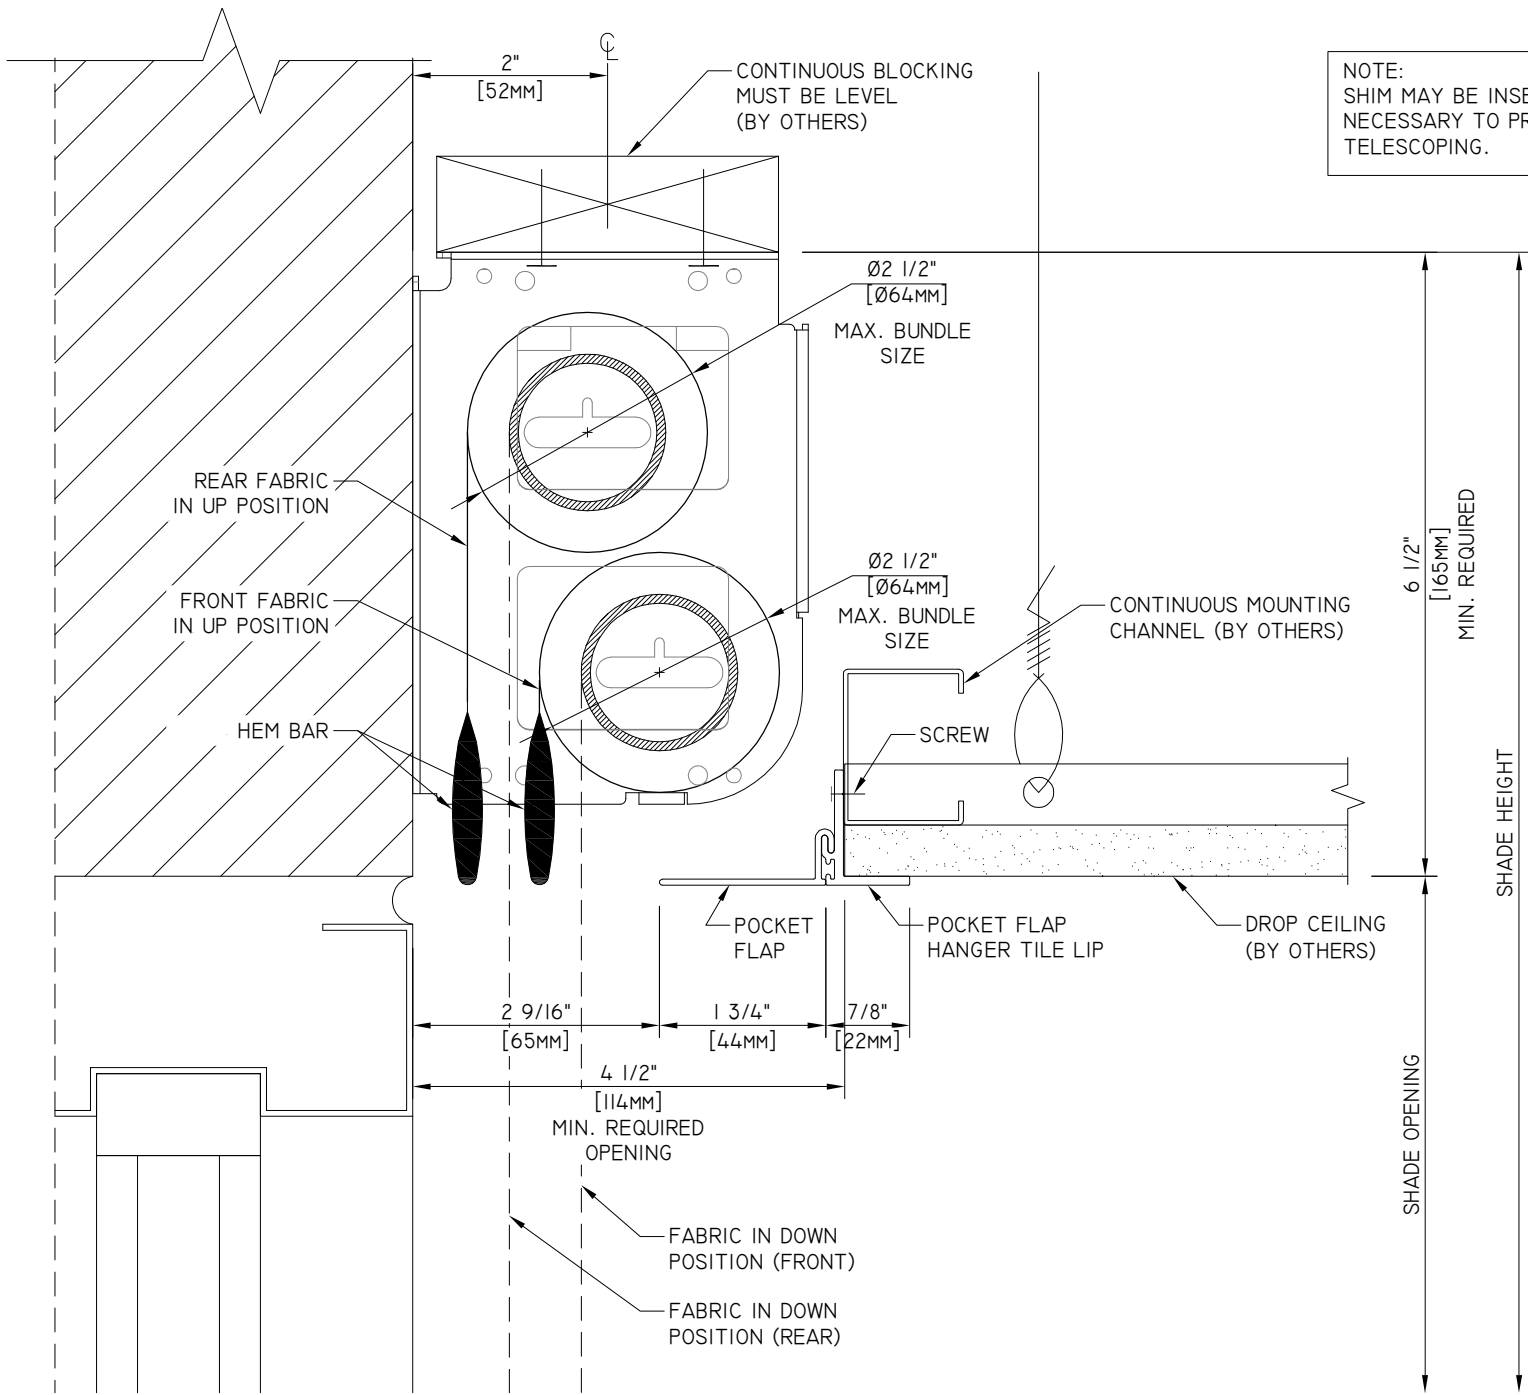

NOTE:
SHIM MAY BE INSERTED IF
NECESSARY TO PREVENT
TELESCOPING.

ARCHITECTURAL 3 SERIES DUAL SHADE
IN A DROP CEILING NO POCKET
CEILING MOUNT INSTALLATION

15 VOLVO DRIVE
ROCKLEIGH NJ 07647
TEL: 888-273-7876
WWW.CRESTRON.COM

DWG. #	M3DI-005
SCALE:	6" = 1'-0"
DATE:	02.27.15
REV.:	